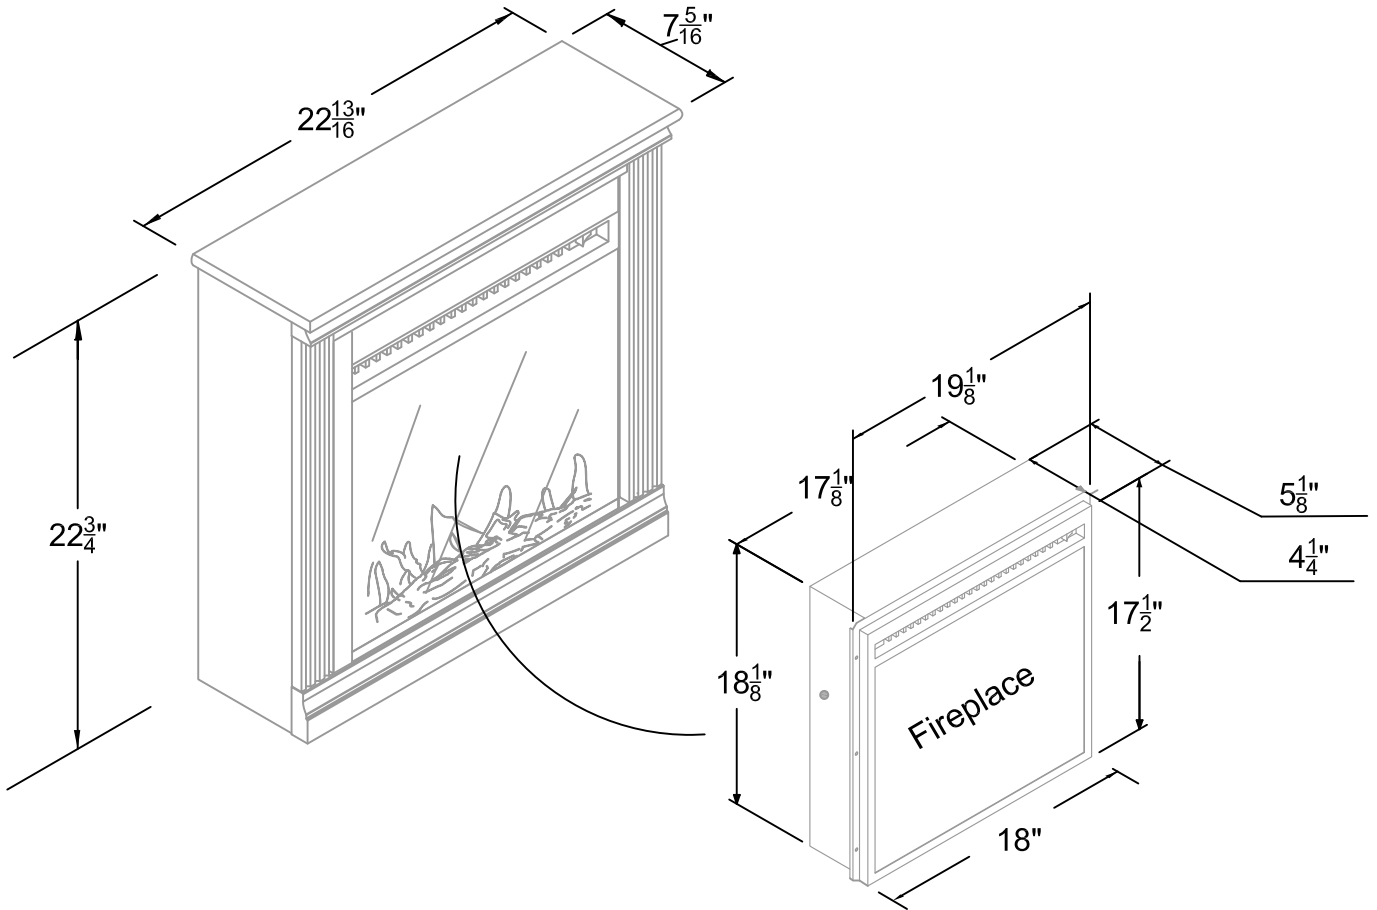

Simple Fireplace  
Model Number: 1812296COM  
Finish: Oxford White

OVERALL PRODUCT SIZE(in inches)

22 $\frac{13}{16}$ " (W) \* 7 $\frac{5}{16}$ " (D) \* 22 $\frac{3}{4}$ " (H)

MAXIMUM WEIGHT CAPACITIES